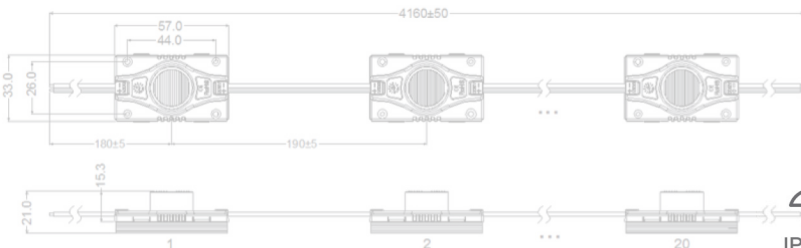

Evolve Sidelit Series

Bolt

POWER OUTPUT
3.0W

LUMENS
220lm

COLOUR TEMPERATURE
6500K

WARRANTY
5 Years

DIMENSIONS
57 x 33 x 21mm

SERIES CONNECTIVITY
20 modules

The Bolt is an ideal solution for medium sized lightboxes. Each module can project a sheet of light up to 1m and provides an economical light box solution.

Bolt Features:

- Suitable for 120-200mm depth
- 15° x 55° asymmetric optical lens
- 3 Step MacAdam colour binning
- Constant current onboard technology
- 20 modules in series

MacAdam Ellipses

Distribution curve

Units:mm

Unit: mm

IP 67

5 YEARS warranty

CONSTANT CURRENT DRIVING SYSTEM

RoHS