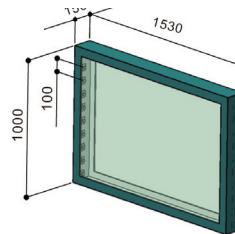

Evolve Sidelit Series

Bolt

POWER OUTPUT
3.0W

LUMENS
220lm

COLOUR TEMPERATURE
6500K

WARRANTY
5 Years

DIMENSIONS
57 x 33 x 21mm

SERIES CONNECTIVITY
20 modules

The Bolt is an ideal solution for medium sized lightboxes. Each module can project a sheet of light up to 1m and provides an economical light box solution.

Bolt Features:

- Suitable for 120-200mm depth
- 15° x 55° asymmetric optical lens
- 3 Step MacAdam colour binning
- Constant current onboard technology
- 20 modules in series

Units:mm

IP 67

5 YEARS warranty

CONSTANT CURRENT DRIVING SYSTEM

RoHS

CE

TUV

UKAS MANAGEMENT SYSTEMS

specialized lighting concepts

Phone: 09 273 4105

Fax: 09 273 4104

PO Box 58-983

Botany, Auckland 2163

info@specializedlightingconcepts.co.nz

www.specializedlightingconcepts.co.nz