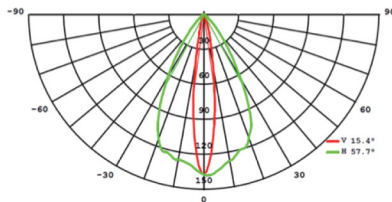

Distribution curve